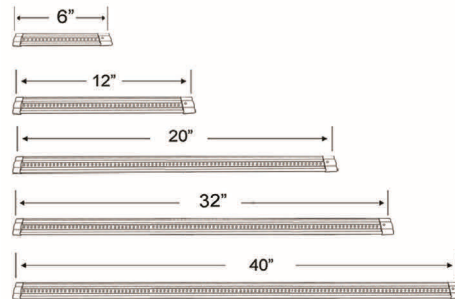

DIMENSION:

1-1/4" width x 1/4" height x Length

Accessories included:

UCCONCABLE
36" Connector cable

UCPLASCONN
In-line connector

UCMCLIPS, UCSCREWS
Mounting clips & screws (2each)

For Hardwire Applications

UC JUNCTION